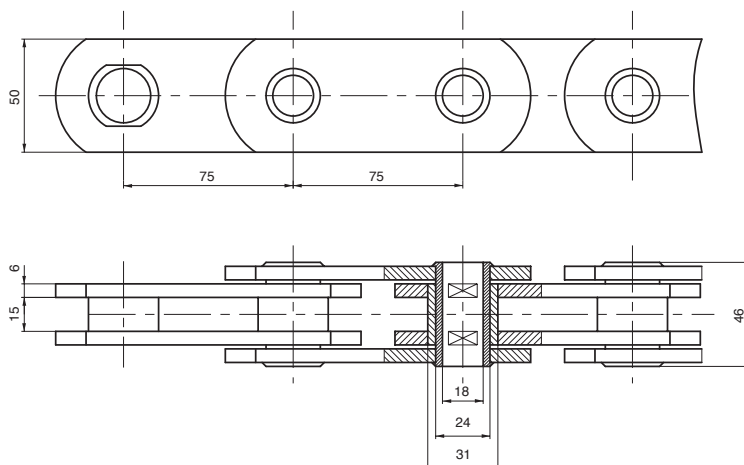

CHAINS FOR SPECIAL APPLICATIONS – PATERNOSTER

Chain P. 160x48x60 øR

 Breaking load: 520.000 N

Chain P. 75x15x31 øB

 Breaking load: 120.000 N

Chain P. 100x19x23 øB

 Breaking load: 100.000 N