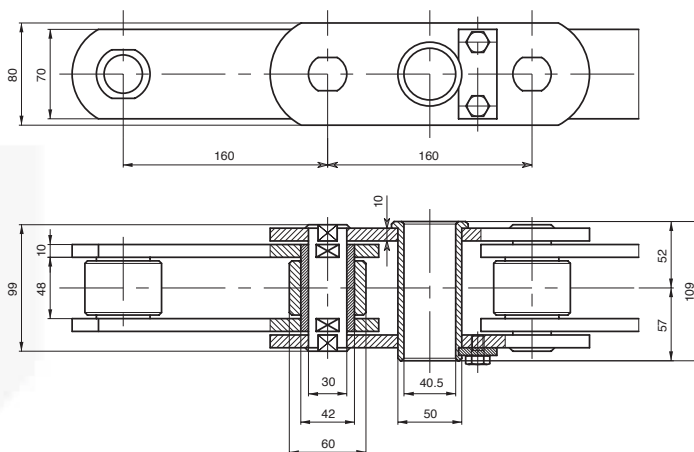

CHAINS FOR SPECIAL APPLICATIONS – PATERNOSTER

Chain P. 160x48x60 øR

 Breaking load: 520.000 N

Chain P. 75x15x31 øB

 Breaking load: 120.000 N

Chain P. 100x19x23 øB

 Breaking load: 100.000 N