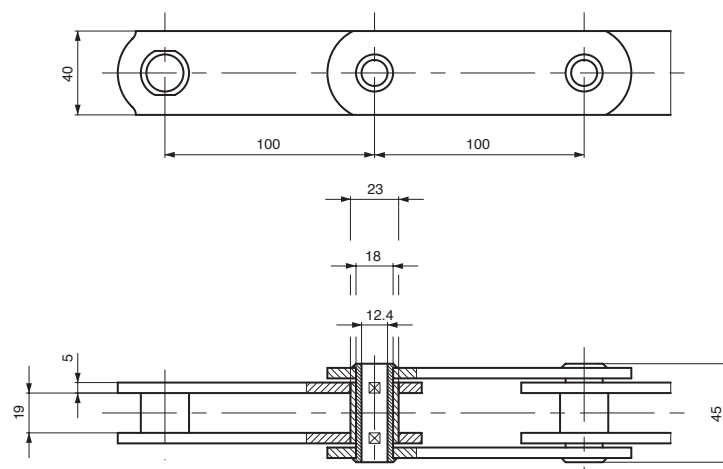

CHAINS FOR SPECIAL APPLICATIONS – PATERNOSTER

Chain P. 160x48x60 øR

 Breaking load: 520.000 N

Chain P. 75x15x31 øB

 Breaking load: 120.000 N

Chain P. 100x19x23 øB

 Breaking load: 100.000 N